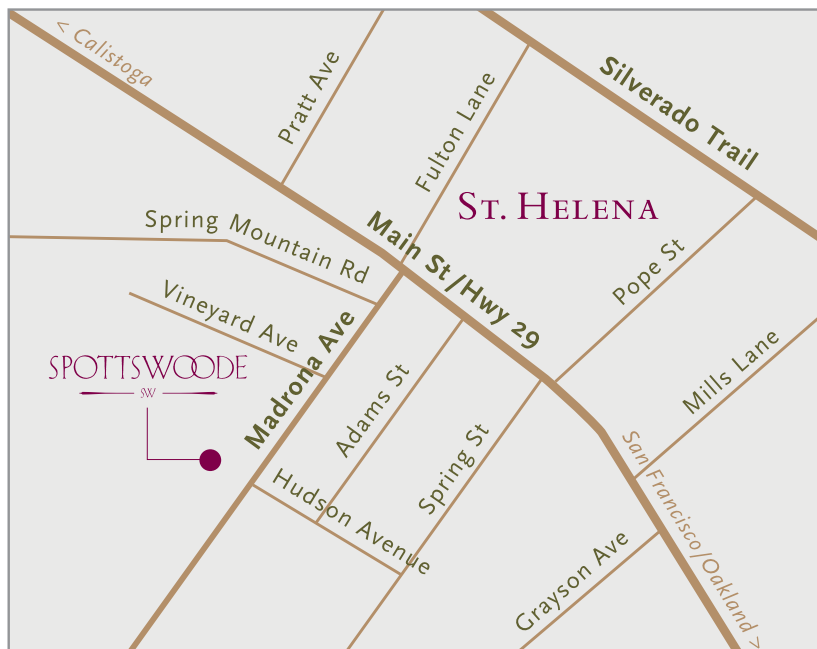

SPOTTSWOODE

REGIONAL MAP

ST. HELENA STREET MAP

A Family Wine Estate

Spottswode Estate Vineyard & Winery • 1902 Madrona Avenue • St. Helena CA 94574
707/963-0134 • FAX 707/963-2886 • www.spottswode.com