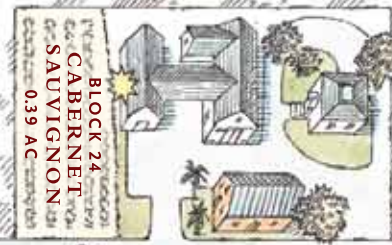

SPOTTSWOODE

A Family Wine Estate

— SW —

WINERY

MADRONA AVENUE

HUDSON AVENUE

BLOCK 23 CABERNET SAUVIGNON 0.43 AC

BLOCK 22 CABERNET FRANC 1.33 AC